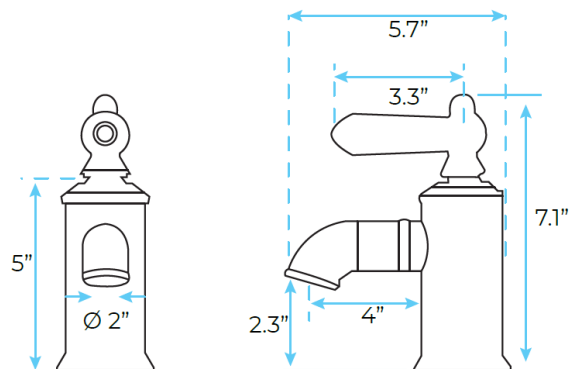

## BAVARIA SINK FAUCET CURVED SOLID BRASS FAUCET SPECS

### Specs:

- Body: brass
- Handle: zinc
- Ceramic cartridge : 35mm
- Flexible hose: 450mm M10-G1 / 2 SS 2pcs
- Aerator: Neoperl
- Water consumption: 12 L / min at 0.3 MPa
- Color: Chrome
- Mixer control: Single lever