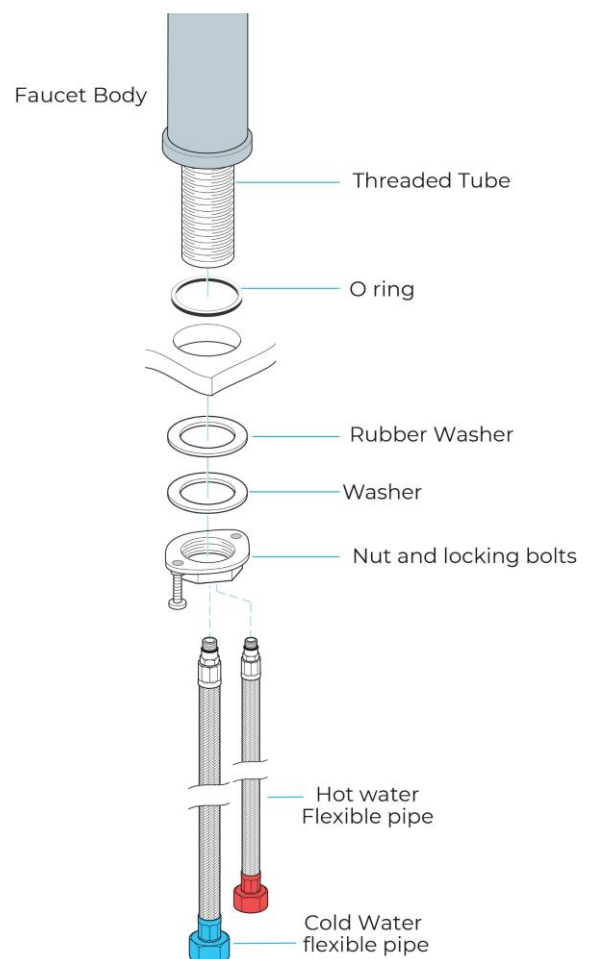

## BAVARIA SINK FAUCET CURVED SOLID BRASS FAUCET SPECS

### Specs:

- Body: brass
- Handle: zinc
- Ceramic cartridge : 35mm
- Flexible hose: 450mm M10-G1 / 2 SS 2pcs
- Aerator: Neoperl
- Water consumption: 12 L / min at 0.3 MPa
- Color: Chrome
- Mixer control: Single lever